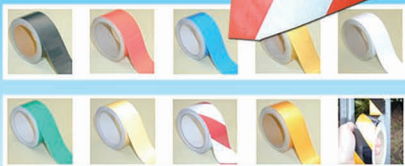

Gives sure-footed assurance even when wet or spotted with grease or oil. Our range of Anti Slip Tape is made from a highly effective surfacing material comprising of a tough, waterproof film.

DIRECTA

BRANDS

Reflective Tape

Be safe - be seen

High visibility utility grade, Class II retro-reflective marking tape for vehicles, barriers, gates and bollards. Shines brightly in the dark when light is directed at it. Eg from car headlights, torchlight etc.