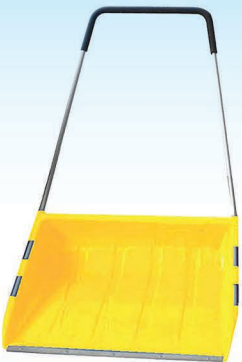

Call our Sales Team for up to date prices - 01621 828882

SNOW ESSENTIALS

Spyker 100lb Ice Push Spreader

An easy to use and durable product

The perfect product for quick dispensing of salt in the Winter

- Ergonomically designed handle adjusts for heights between 5'5" and 6'3" to decrease user fatigue
- New funnel-shape hopper design prevents material bridging, allowing granular materials to flow until empty

- Reversible blade makes for quick one direction snow removal
- Easy to use, simply flip the plow to change direction or blade angle
- 38" Durable composite blade
- Vinyl coated steel handle with cushion grip

Call our Sales Team for up to date prices - 01621 828882

BustR Snow Shovel

Shovel width: 46cm

Product Ref: 982YH76060

- 18" wide heavy duty poly blade with an extra large wear strip
- Steel handle with cushion grip and D grip
- Length: 140cm

Call our Sales Team for up to date prices - 01621 828882

Product Ref: 982YH77722

MegaMover Wide Snow Shovel

Large blade and cushion grip steel handle

- Snow shovel blade size: 760mm(w) x 560mm(d)
- Wear strip steel handle with cushion grip
- Overall length: 1371mm