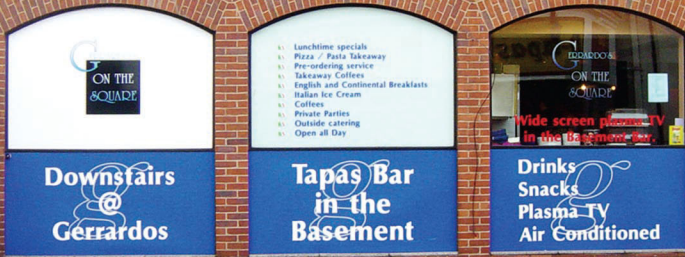

Put your name in the frame. . . . .it pays to advertise

SHOP FRONTS ● WINDOW GRAPHICS

EXHIBITIONS ● DISPLAYS ● FLAGS & BANNERS

First impressions are so important. We are here to help you create that 'special something' that helps you sell. Complement your main signage with cost effective window graphics.

From portable exhibition displays to flags and banners, we have a cost effective marketing solution for your business.